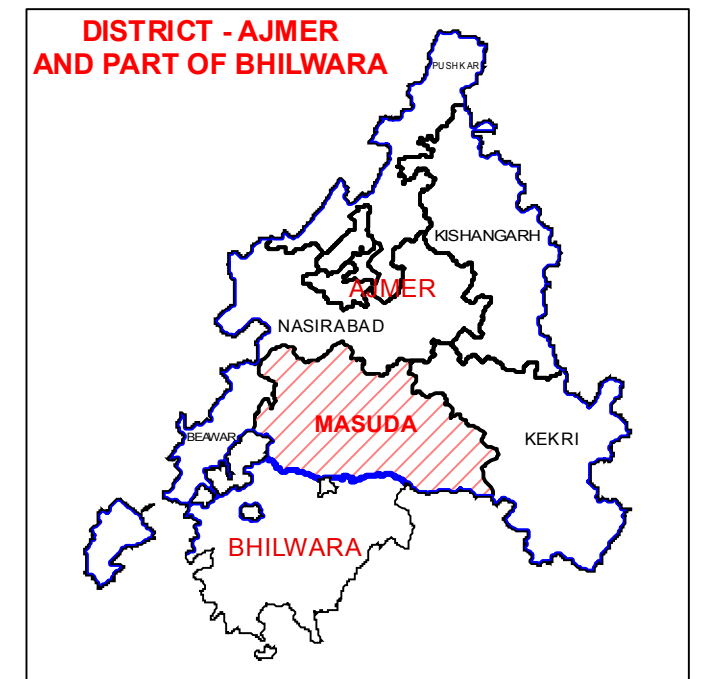

ASSEMBLY CONSTITUENCY - MASUDA-104 DISTRICT - AJMER

Legend

- Ⓣ Tehsil Headquarter
- Ⓡ ILR Headquarter
- Ⓟ Patwar Circle Headquarter
- District Boundary
- Tehsil Boundary
- ILR Circle Boundary
- Patwar Circle Boundary
- Village Boundary