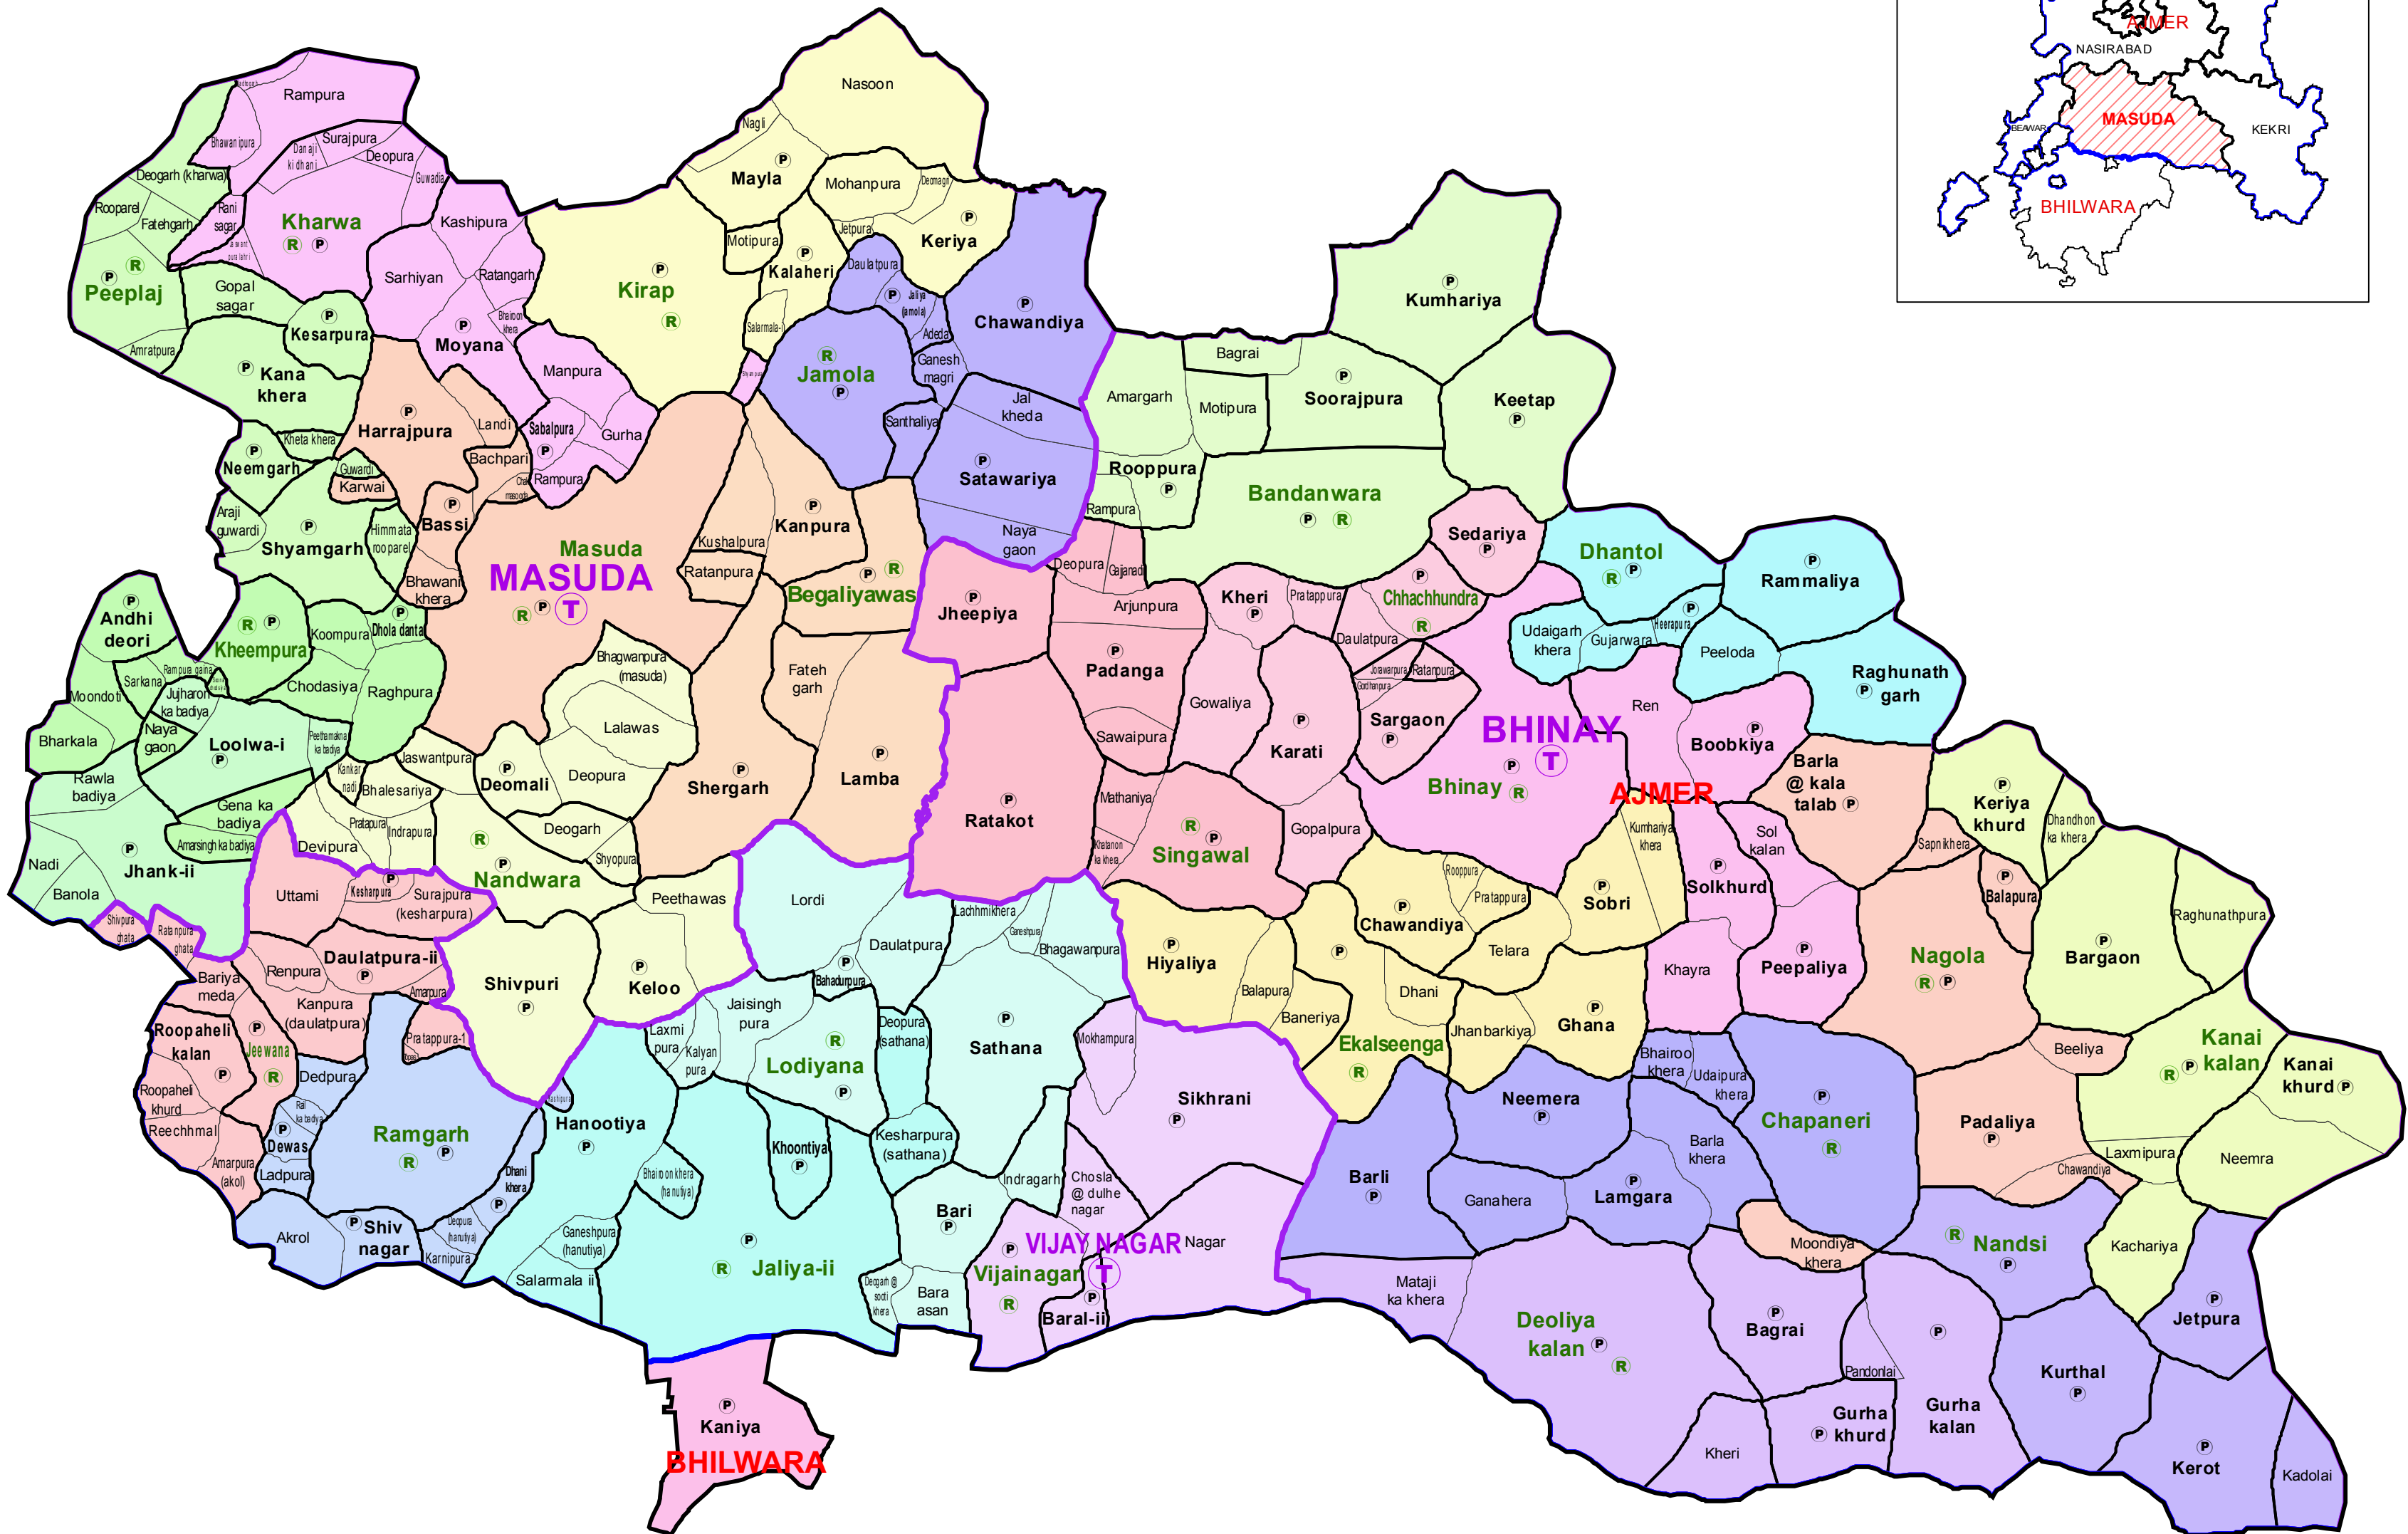

ASSEMBLY CONSTITUENCY - MASUDA-104 DISTRICT - AJMER

Legend

- Ⓣ Tehsil Headquarter
- Ⓡ ILR Headquarter
- Ⓟ Patwar Circle Headquarter
- District Boundary
- Tehsil Boundary
- ILR Circle Boundary
- Patwar Circle Boundary
- Village Boundary